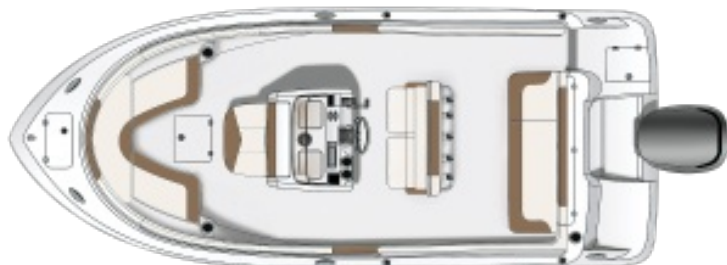

AUTHORIZED DEALER

Collins Marine Inc.

4444 River Road
 Tonawanda NY, 14150
 Phone: 716-875-6000
 Website: www.collinsmarine.com

R222ES

HULL/SERIAL #	MODEL YEAR	LOA	APPROX.WEIGHT
ROBW0264L617	2017	21' 6"	3700
COLOR	BEAM	FUEL CAPACITY	
Deepwater Blue - White	8' 6"	90	

Pictures shown are for reference only and may not match options selected.

REEL DEAL PRICING

Yamaha Four Stroke F200XB 200HP 25" Mechanical \$45,745

OPTIONS

Wide Band Deepwater Blue Hull	\$890
Fish Hook Graphic with Colored Hull	\$385
Deepwater Blue Canvas	\$0
Canvas Accessories Deepwater Blue	\$0
Steering Wheel with Control Knob Upgrade	\$80
Garmin 741XS GPS Map	\$1,435
Trim Tabs with Indicators	\$860
Electric Toilet with 8 Gallon Holding Tank	\$1,285
Bow Filler Cushion	\$385
Cockpit Table with Dedicated Storage	\$425
Leaning Post with Rod Holders (5), Dual Flip Up Bolsters and Cooler - Powder Coated	\$205
Fresh Water Shower	\$375
Pull-Up Stainless Steel Cleats with Robalo Logo	\$235
Stainless Steel Ski Tow	\$605
Prep Fee	\$895