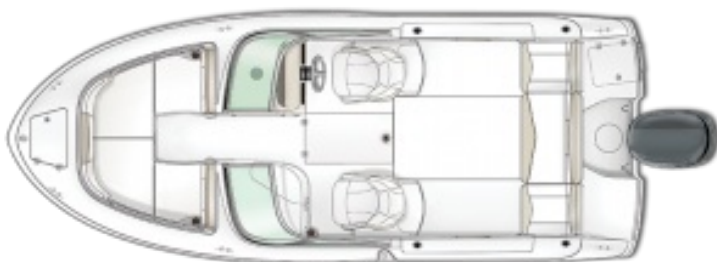

AUTHORIZED DEALER

Collins Marine Inc.

4444 River Road
 Tonawanda NY, 14150
 Phone: 716-875-6000
 Website: www.collinsmarine.com

R207

HULL/SERIAL #	MODEL YEAR	LOA	APPROX.WEIGHT
ROBE0158K617	2017	20' 7"	3200
COLOR	BEAM	FUEL CAPACITY	
Sea Foam Green - White	8' 4"	60	

REEL DEAL PRICING

Yamaha Four Stroke F200XB 200HP 25" Mechanical \$43,657

OPTIONS

Wide Band Sea Foam Green Hull	\$845
Standard Aluminum Prop	\$0
Black Canvas	\$0
Canvas Accessories Black	\$0
Bow and Cockpit Cover	\$785
Steering Wheel with Control Knob Upgrade	\$80
Trim Tabs	\$700
Garmin 741XS GPS Map	\$1,435
Sea Star Hydraulic Tilt Steering	\$180
Porta Pottie	\$125
Ultra-Comfort Pedestal Seat with Flip-Up Bolster Passenger	\$145
Ultra-Comfort Pedestal Seat with Flip-Up Bolster at Helm	\$145
Brushed Anodized Aluminum Ski Tow	\$485
Pull-Up Stainless Steel Cleats with Robalo Logo	\$235
Prep Fee	\$895

Additional Options & Considerations

Freight \$1,750
 Coast Guard Package with fenders \$200

UNIQUE KEY FEATURES

- 10 Year Factory-Backed, Fully Transferable, Limited Hull Warranty
- 5-year Premier Level Limited Component Warranty
- ABYC Basic Flotation
- Bow Close Off Door
- Bow Cushions and Bolster Padding
- Cockpit Coolers w/ Overboard Drains Behind Helm Seats
- Digital Gauges
- Enclosed Head/Storage Compartment w/ Oversized Opening
- Fold-Away Transom Seats
- Full Width Transom Seat w/Flip Down Sides
- Hydraulic Steering
- In-Floor Storage / Rod Locker
- Insulated Forward Fish Boxes with Ice Chest
- Kevlar Reinforced Hull
- Livewell, Insulated with Blue LED Lights
- Premium Adjustable Bucket Seats w/ Lumbar Support
- Raw Water Washdown
- Recessed Swim Ladder w/ Protective Cover
- Stainless Steel Toe Rails
- Stereo System w/ Bluetooth