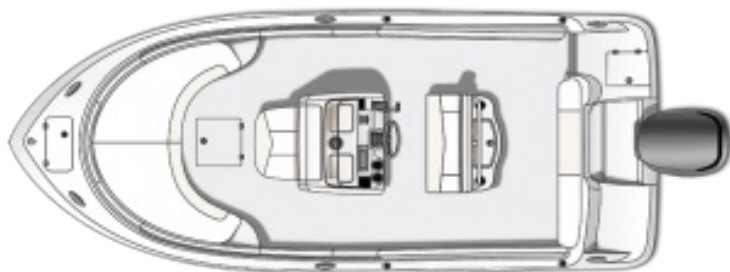

Pictures shown are for reference only and may not match options selected.

Reel Deal Price Total:	$61,265
Additional Options & Considerations:	$2,337
Total:	$63,602

PRICE AS SHOWN

$63,602

Manufacturer and the Participating Dealer assume no responsibility for the accuracy of the above data. Please refer to the 2017 website for a complete list of standard equipment and features for this boat. Prices and standard equipment are subject to change without notice.