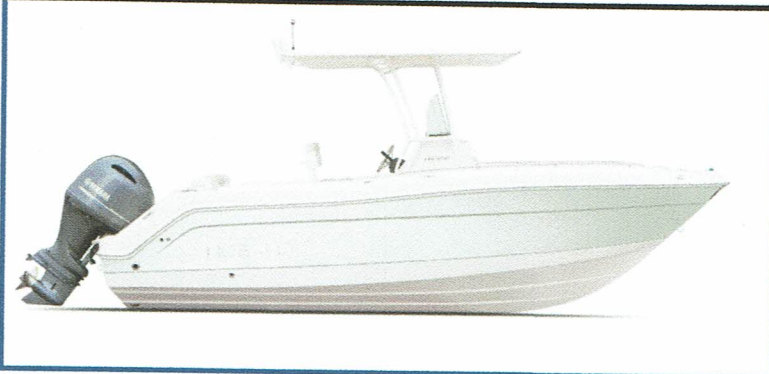

## R222

HULL/SERIAL #	MODEL YEAR	LOA	APPROX.WEIGHT
	2016	21' 6"	3200
COLOR	BEAM	FUEL CAPACITY	
Deepwater Black - White	8' 6"	90	